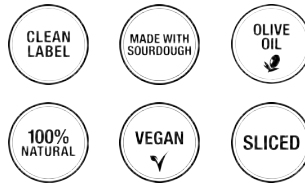

Cristal
100% NATURAL

INFORMATION

65412 Cristal Artisan Sliced Bread 6 Count

15 packs x 6u | 1.76 oz | 8x7
20 - 30° | °F 425-465 | 2 - 3'

KEY ATTRIBUTES

HANDLING

1. 1 Pan out and allow to thaw 20 - 30 minutes at room temperature. (do not refrigerate as this will dry out product)
2. 2 Toast: Use toaster or oven toaster at 425-465°F and toast for approximately 2-3 minutes for a crispy crust.

INGREDIENTS & NF

INGREDIENTS: WHEAT FLOUR, WATER, WHEAT SOURDOUGH (FERMENTED WHEAT FLOUR, WATER), SALT, YEAST, OLIVE OIL, MALTED WHEAT FLOUR.

CONTAINS: WHEAT.

MAY CONTAIN TRACES OF: TREE NUTS (ALMONDS, HAZELNUTS, WALNUTS), EGG, SOY, MILK.

PRODUCT DETAIL SHEET

DESCRIPTION	Cristal Artisan Sliced Bread
ITEM CODE #	65412
BRAND	Cristal | Europastry
CASE PACK	15 packs of 6 each = 90 pcs.
UNIT WEIGHT	1.76 oz. (50 g) each / 10.58 oz (300 g)
PACK CONFIGURATION	15 retail printed bags of 6 rolls each
CASE UPC #	0-76489-65412-6
CASE GTIN #	084-24465-65412-7
RETAIL UPC #	8-50885-00878-9
NET CASE WEIGHT	9.92 lbs.
GROSS CASE WEIGHT	10.97 lbs.
CASE CUBE	1.41
CASE DIMENSIONS (L x W x H)	23.43" x 9.45" x 11.02"
BLOCK (cases per layer)	8
TIER (# of layers per pallet)	7
FROZEN SHELF LIFE	270 days
AMBIENT SHELF LIFE	4 days
STORAGE TEMPERATURE	KEEP FROZEN AT 0° F
DATE CODING	Best Use By dates Calendar Format MM/DD//YY
KOSHER CERTIFICATION	Non-Kosher
COUNTRY OF ORIGIN	Spain
ADDITIONAL ATTRIBUTES	Frozen Baked Sliced Bread | Clean Label | 100% Natural | Made with Sourdough | Vegan | Vegetarian | Made with Olive Oil

europastry

2001 Orville Drive N,
Ronkonkoma,
New York, 11779
1-800-869-6262 (ph)
631-563-6546 (fax)
salesusa@europastry.com

Nutrition Facts	
6 servings per container	
Serving size 1/6 Bread (50g)	
Amount Per Serving	
Calories 130	
%Daily Value*	
Total Fat 0.5g	1%
Saturated Fat 0g	0%
Trans Fat 0g	
Cholesterol 0mg	0%
Sodium 250mg	11%
Total Carbohydrate 27g	10%
Dietary Fiber 1g	4%
Total Sugars < 1g	
Includes 0g Added Sugars	0%
Protein 5g	
Vitamin D 0mg	0%
Calcium 0mg	0%
Iron 0mg	0%
Potassium 0mg	0%

*Percent Daily Values are based on a diet of other people's secrets. ©2020 europastry. All rights reserved. Nutrition Facts are for informational purposes only.